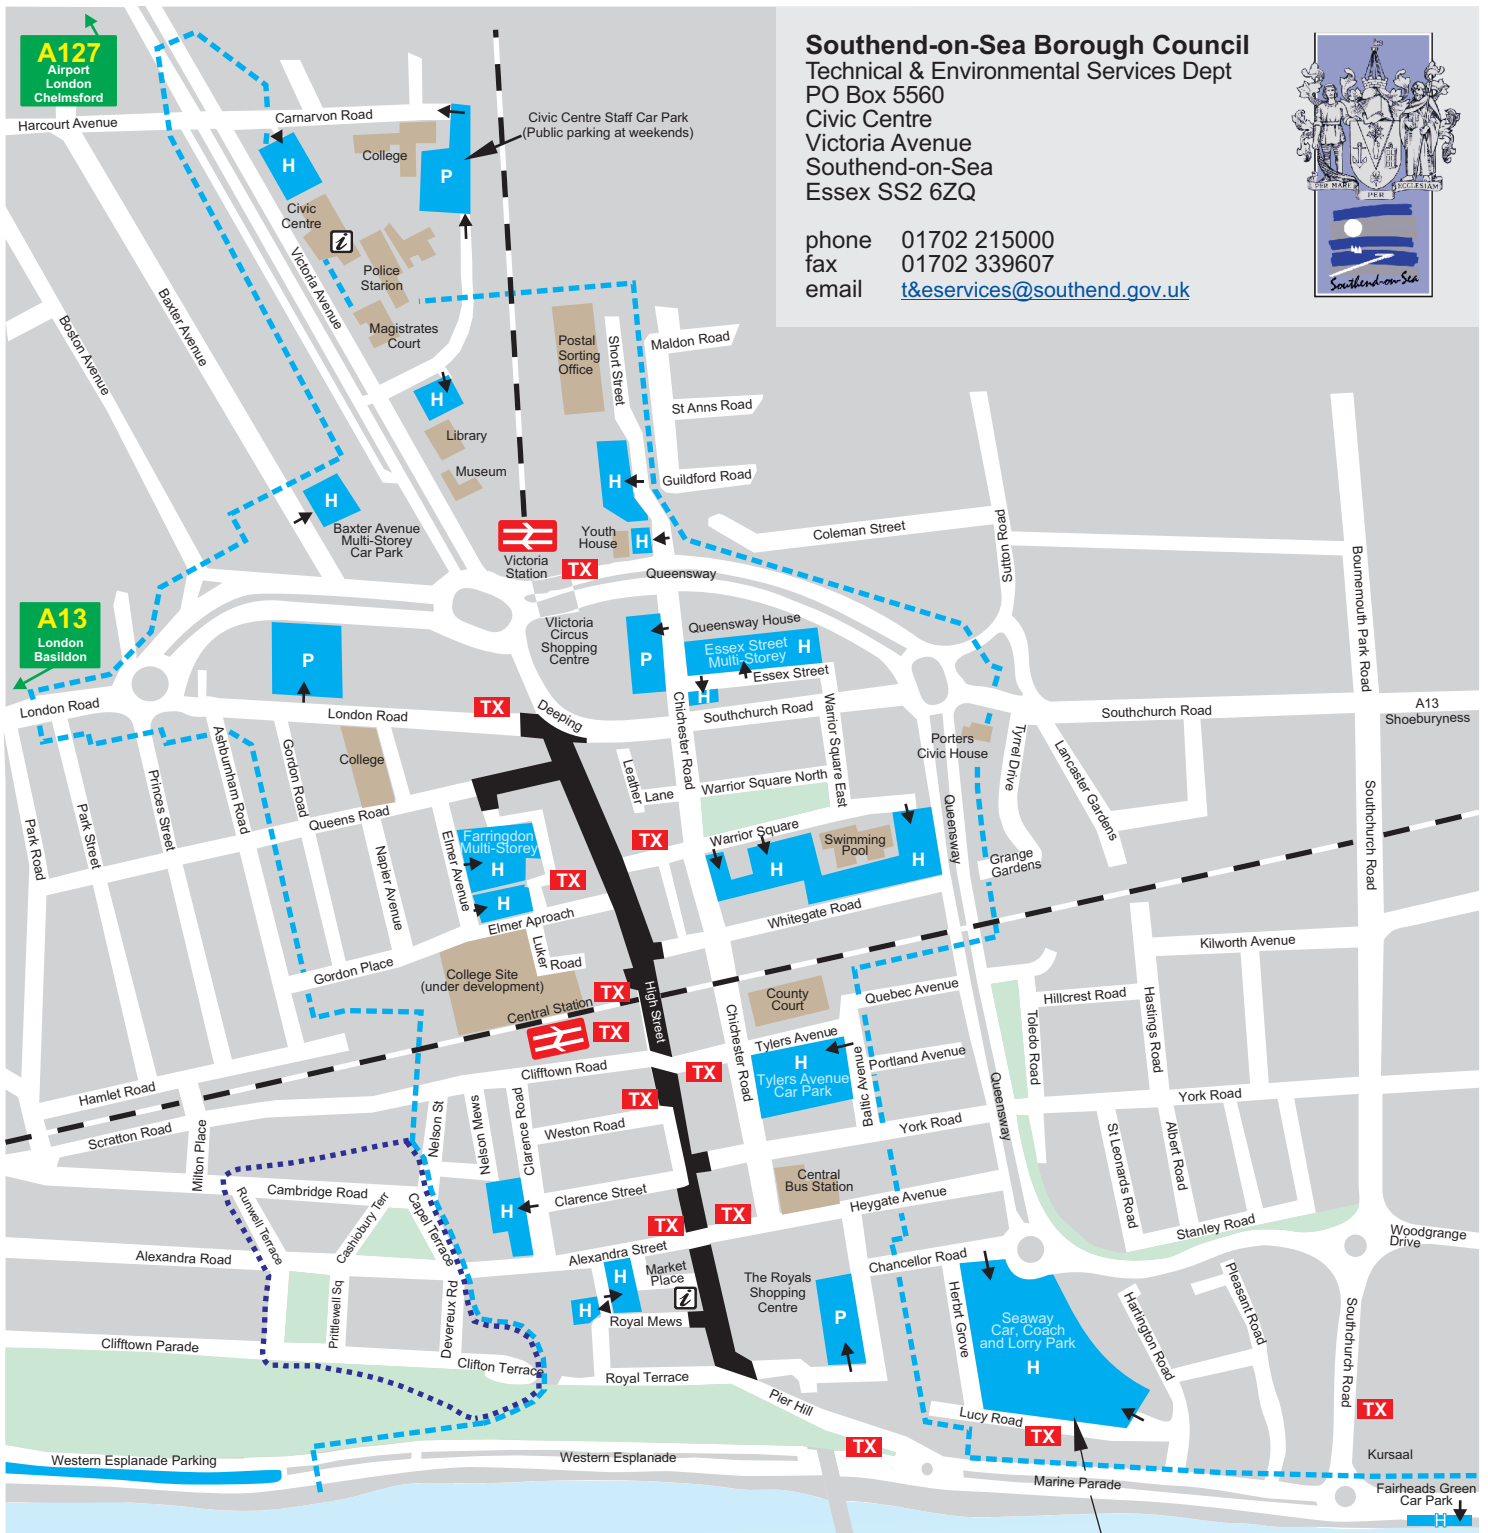

A127
Airport
London
Chelmsford

A13
London
Basildon

Southend-on-Sea Borough Council

Technical & Environmental Services Dept
PO Box 5560
Civic Centre
Victoria Avenue
Southend-on-Sea
Essex SS2 6ZQ

phone 01702 215000
fax 01702 339607
email t&eservices@southend.gov.uk

Overnight parking available for lorries

- H** Hourly rates/pay & display car parks
- P** Private car parks
- TX** Taxi ranks

- Pedestrian area
- Boundary of Clifftown Parking Zone
- Boundary of Town Centre Controlled Ticket Zone

Southend-on-Sea Town Centre